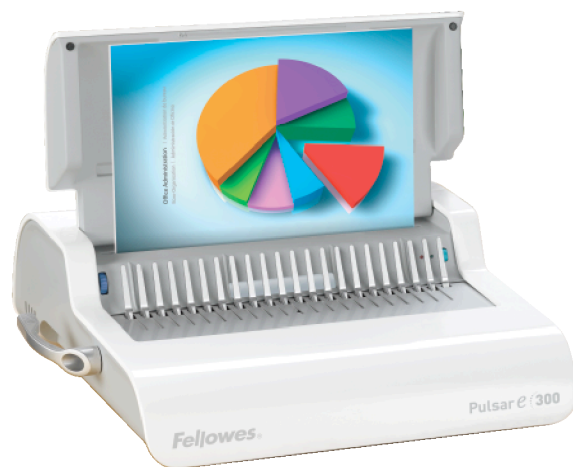

Professional Functionality. Innovative Design. Serious Combination.

Receive a \$20 gift card with the purchase of two Pulsar™ Binding Machines

Pulsar™ Comb Binding Machines

Full featured, moderate duty, binding machine for general office use. User-friendly machine combines excellent performance, features, and style

- Efficient machine design allows user to punch and bind in continuous motion for maximum productivity
- Electric model offers effortless punching at the touch of a button
- Vertical document loading ensures accurate punch alignment
- Built-in comb storage tray with integrated document measurement device for added convenience and quick set-up
- Rotary edge guide adjustment accurately centers documents

COMB BIND

MODERATE

15

300

\$20 Gift Card

Offer valid on purchases made between 1/1/09 - 3/31/09

Valid Models:

5216701	Pulsar™ E 300	Electric Punch	15 Sheet punch / 300 Sheet bind
5216601	Pulsar™ 300	Manual Punch	15 Sheet punch / 300 Sheet bind