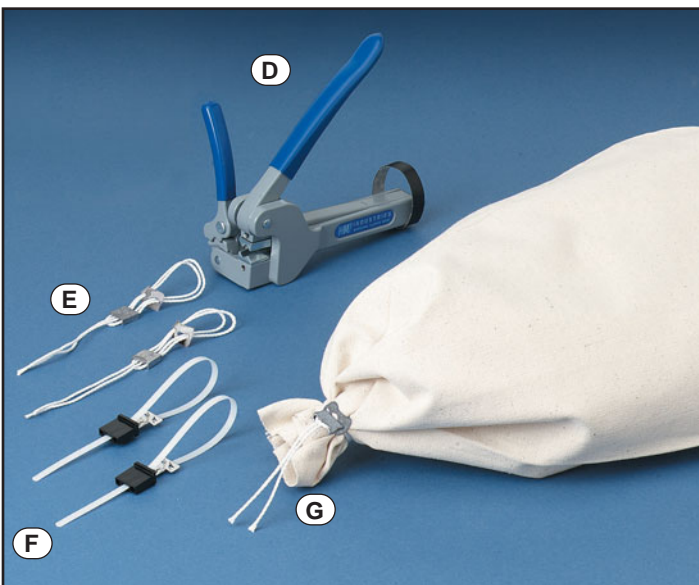

(E) ENVIRO™ MONEY BAG SEALS

An environment friendly, easy-to-crimp seal with patented plastic and steel construction, which is lead free. Used by banks, security transporters, retailers and the government. Universal cap style for cloth and plastic bags. Serrated cap style has extra grip and security with cloth bags.

PRODUCT NO.	DESCRIPTION	PACKED	LIST PRICE
MMF240060100	Universal Cap	250	34.50 BX
MMF240060000	Serrated Cap	250	34.50 BX

(F) PLASTIC COIN BAG SEALS

Twin prongs grip bag and the 10" tape tightens easily around the neck of the bag and is crimped with a standard seal press.

PRODUCT NO.	DESCRIPTION	PACKED	LIST PRICE
MMF240021004	Plain	250	34.00 BX
MMF240121004	Numbered	250	42.50 BX

(G) CLOTH SILVER BAGS

Quality bags are made of sturdy 10 oz. duck cotton for loose or rolled currency. Meets Federal Reserve standards.

PRODUCT NO.	COLOR	SIZE	PACKED	LIST PRICE
MMF2310319W06	White	12" x 19"	25	62.50 PK