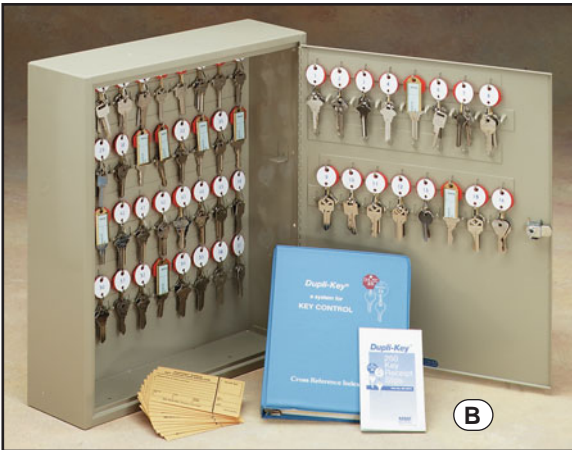

(B) DUPLI-KEY II KEY CABINETS

Wall cabinets designed to utilize permanent pattern key tags and duplicate key tags on the same hook. System includes key tags, brass receipt holders, key collection envelopes and three-way cross-reference index system in three-ring binder. Sand.

PRODUCT NO.	DIMENSIONS			KEY CAPACITY	LIST PRICE
	W	D	H		
MMF201803003	8"	2"	12"	30	109.00 EA
MMF201804003	8"	2½"	12½"	40	118.00 EA
MMF201806003	14"	3½"	17½"	60	147.50 EA
MMF201809003	16½"	5"	20½"	90	179.50 EA
MMF201812003	16½"	5"	20½"	120	210.00 EA
MMF201824003	16½"	5"	20½"	240	338.50 EA