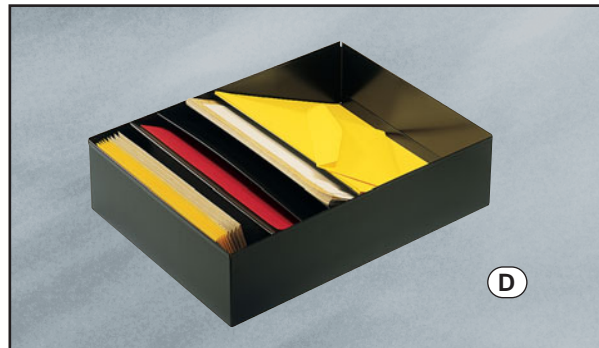

(B) LETTER-SIZE HORIZONTAL FILES

Welded steel trays for use on desk or mounted on wall. Rolled edges. Label holders on both sides of tray. Individually boxed.

PRODUCT NO.	COLOR	DIMENSIONS			NO. OF COMPARTMENTS	LIST PRICE
		W	D	H		
MMF2643HBK	Black	12"	8³/₄"	6¹/₂"	3	30.95 EA
MMF264R4HBK	Black	12"	8³/₄"	9¹/₂"	4	34.95 EA
MMF26425LBEI	Beige	12"	8³/₄"	12¹/₂"	5	35.45 EA
MMF26425LBLA	Black	12"	8³/₄"	12¹/₂"	5	35.45 EA
MMF2646HBK	Black	12"	8³/₄"	14¹/₂"	6	44.95 EA
MMF2647HBK	Black	12"	8³/₄"	17¹/₂"	7	53.95 EA