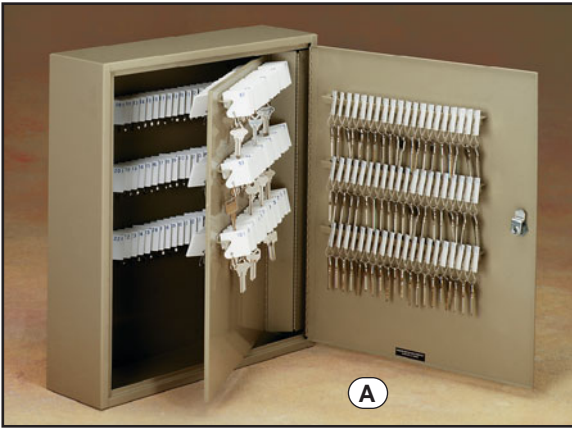

(A) SINGLE TAG KEY CABINETS

Quality, welded-steel construction including paracentric security lock and two keys. Comes with numbered key tags and lock location charts. Sand.

PRODUCT NO.	DIMENSIONS			KEY CAPACITY	LIST PRICE
	W	D	H		
MMF201901003	6½"	2"	6¾"	10	24.50 EA
MMF201903003	8"	2½"	12½"	30	46.50 EA
MMF201904003	8"	2½"	12½"	40	54.00 EA
MMF2019060A03	10½"	3"	12½"	60	83.00 EA
MMF201908003	14"	3½"	17½"	80	97.50 EA
MMF201911003	14"	3½"	17½"	110	116.50 EA
MMF201916003	16½"	5"	20½"	160	162.00 EA
MMF201924003	16½"	4¾"	20½"	240	221.50 EA