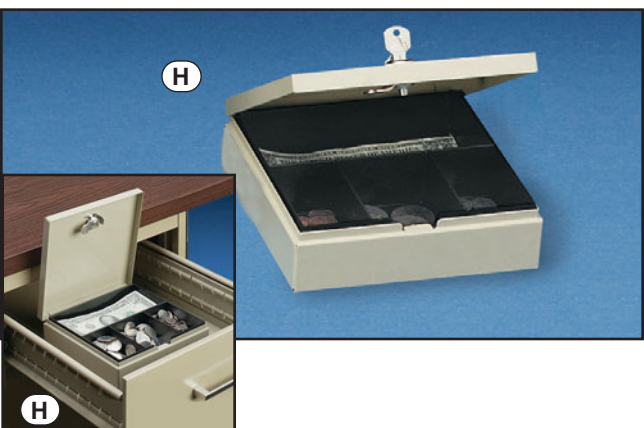

(A) CURRENCY BAGS WITH BUILT-IN LOCKS

Transport currency and other valuables using these heavy-duty currency bags. Both the nylon and 18 oz. army duck bags can be locked with the seven-pin, high-security lock. Includes name tag holder.

PRODUCT NO.	DESCRIPTION	SIZE	LIST PRICE
MMF2330881W08	Army Duck	11" x 8½"	23.75 EA
MMF2330981W08	Nylon	11" x 8½"	23.75 EA

(B) WALLET BAGS WITH ZIPPER TOP

Multipurpose bags are constructed of vinyl with a leather-like grain. Heavy-duty zipper.

PRODUCT NO.	COLOR	SIZE	LIST PRICE
MMF2340416W04	Black	11" x 6"	3.70 EA
MMF2340416W38	Blue	11" x 6"	3.70 EA

(C) CLEAR WALLET BAG

Clear view vinyl allows for easy identification of contents. Use it to store coupons or as a security system for interdepartmental routing to reduce the chance of theft.

PRODUCT NO.	COLOR	SIZE	LIST PRICE
MMF234041720	Clear	11" x 6"	3.00 EA

(D) LOCK-DOWN SECURITY CASH BOX

Unique design features a heavy-duty, 14-gauge steel, lock-down plate to prevent unauthorized removal of the box. Plate is secured to desired surface and box is attached with a dead bolt lock. Same key fits dead bolt and box. Includes a removable seven-compartment plastic tray.

PRODUCT NO.	COLOR	DIMENSIONS			LIST PRICE
		W	D	H	
MMF221108503	Sand	11½"	7½"	4"	78.50 EA

(E) FIRE-RETARDANT SECURITY CHEST

Insulated, fire-retardant, solid double-wall steel construction. Lock with two keys. Carrying handle.

PRODUCT NO.	COLOR	DIMENSIONS			LIST PRICE
		W	D	H	
MMF221614003	Sand	12¾"	8¾"	4"	21.90 EA

(F) COMBINATION LOCK PORTABLE CASH BOX

No keys to lose. Heavy-duty steel construction with scratch- and chip-resistant finish. Spring clips in the cover separate currency for faster transactions. Molded tray organizes coins, checks, large currency, receipts – removable to reveal secret storage compartment.