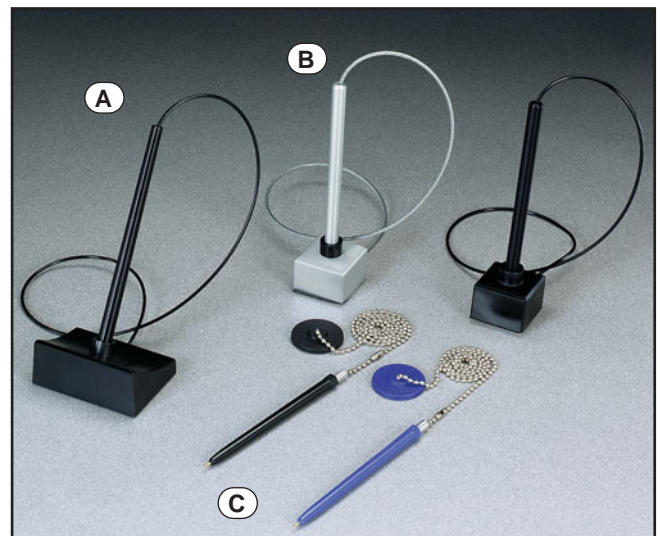

PRODUCT NO.	BARREL COLOR	INK COLOR	LIST PRICE
MMF2580251B04	Blue	Blue	7.95 EA

(H) RETRACTO PEN STAND

Telephone type plastic coil extends to more than 5', yet coils back to less than 8". Base affixes to counter with double-coated adhesive or hidden screw. Unique locking feature discourages dismantling yet unlocks to change refill. Uses standard refills.

PRODUCT NO.	BARREL COLOR	INK COLOR	LIST PRICE
MMF2584342B04	Blue	Blue	29.50 EA

(I) CORDURA PLUS PADLOCK MAIL/COURIER BAG

Ideal for secure handling of mail, computer tapes, disks and printouts. Made of Cordura Plus by DuPont. Tuff-hyde flap, locking strap, bottom cuff and side trim. Includes padlock with two keys. One-piece molded plastic bottom.

PRODUCT NO.	COLOR	DIMENSIONS			LIST PRICE
		W	D	H	
MMF2064824	Brown	18"	5 1/4"	24"	120.00 EA

(J) LAMINATED NYLON MAIL BAG TRANSIT SACS

Made of postage-saving, lightweight, abrasion- and wear-resistant 3-ply nylon bonded to cotton cloth. Expandable sides allow easy shipment of three dimensional items. Translucent pocket holds reversible address cards. Post office approved.

PRODUCT NO.	COLOR	DIMENSIONS			LIST PRICE
		W	D	H	
MMF2342814L02	Green	18"	4"	14"	17.20 EA
MMF2342411L02	Green	14"	3"	11"	12.65 EA