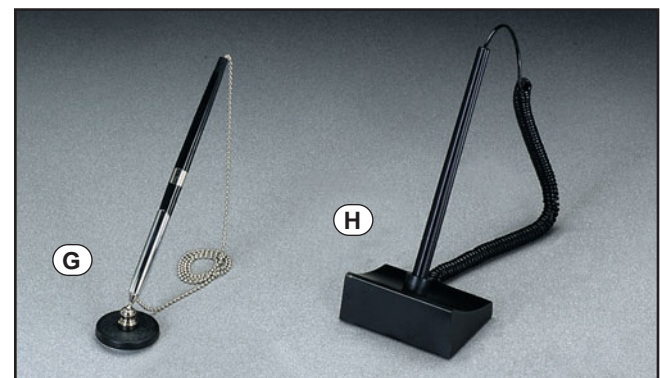

PRODUCT NO.	BARREL COLOR	INK COLOR	LIST PRICE
MMF2580251B04	Blue	Blue	7.95 EA

(H) RETRACTO PEN STAND

Telephone type plastic coil extends to more than 5', yet coils back to less than 8". Base affixes to counter with double-coated adhesive or hidden screw. Unique locking feature discourages dismantling yet unlocks to change refill. Uses standard refills.

PRODUCT NO.	BARREL COLOR	INK COLOR	LIST PRICE
MMF2584342B04	Blue	Blue	29.50 EA

(I) CORDURA PLUS PADLOCK MAIL/COURIER BAG

Ideal for secure handling of mail, computer tapes, disks and printouts. Made of Cordura Plus by DuPont. Tuff-hyde flap, locking strap, bottom cuff and side trim. Includes padlock with two keys. One-piece molded plastic bottom.

PRODUCT NO.	COLOR	DIMENSIONS			LIST PRICE
		W	D	H	
MMF2064824	Brown	18"	5 1/4"	24"	120.00 EA

(J) LAMINATED NYLON MAIL BAG TRANSIT SACS

Made of postage-saving, lightweight, abrasion- and wear-resistant 3-ply nylon bonded to cotton cloth. Expandable sides allow easy shipment of three dimensional items. Translucent pocket holds reversible address cards. Post office approved.

PRODUCT NO.	COLOR	DIMENSIONS			LIST PRICE
		W	D	H	
MMF2342814L02	Green	18"	4"	14"	17.20 EA
MMF2342411L02	Green	14"	3"	11"	12.65 EA