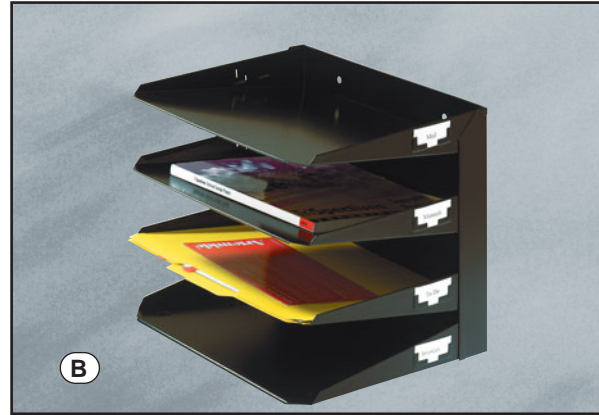

Non-Skid Base

Non-Skid Base

(A) VERTICAL ORGANIZERS

All-steel organizers constructed with heavy gauge base, 24-gauge dividers and smooth, contoured corners. Scratch- and chip-resistant finish.

PRODUCT NO.	COLOR	DIMENSIONS			NO. OF COMPARTMENTS	LIST PRICE
		W	D	H		
MMF2644BLA	Black	8"	11"	8 ¹ / ₂ "	4	24.95 EA
MMF2645BLA	Black	12"	11"	8 ¹ / ₂ "	5	26.95 EA
MMF2645BEI	Beige	12"	11"	8 ¹ / ₂ "	5	26.95 EA
MMF2646BLA	Black	12"	11"	8 ¹ / ₂ "	6	33.45 EA
MMF2646BEI	Beige	12"	11"	8 ¹ / ₂ "	6	33.45 EA
MMF2648BLA	Black	15"	11"	8 ¹ / ₂ "	8	42.95 EA
MMF2648BEI	Beige	15"	11"	8 ¹ / ₂ "	8	42.95 EA