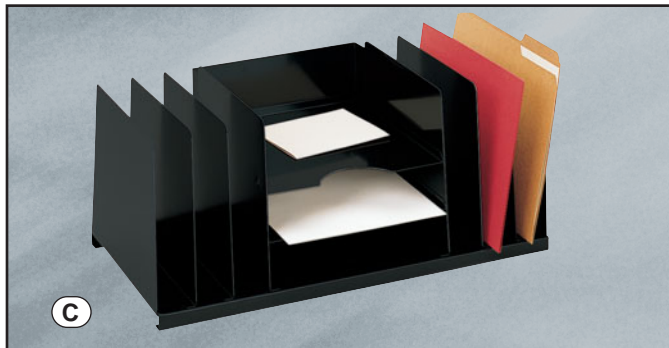

(B) LETTER-SIZE HORIZONTAL FILES

Welded steel trays for use on desk or mounted on wall. Rolled edges. Label holders on both sides of tray. Individually boxed.

PRODUCT NO.	COLOR	DIMENSIONS			NO. OF COMPARTMENTS	LIST PRICE
		W	D	H		
MMF2643HBK	Black	12"	8³/₄"	6¹/₂"	3	30.95 EA
MMF264R4HBK	Black	12"	8³/₄"	9¹/₂"	4	34.95 EA
MMF26425LBEI	Beige	12"	8³/₄"	12¹/₂"	5	35.45 EA
MMF26425LBLA	Black	12"	8³/₄"	12¹/₂"	5	35.45 EA
MMF2646HBK	Black	12"	8³/₄"	14¹/₂"	6	44.95 EA
MMF2647HBK	Black	12"	8³/₄"	17¹/₂"	7	53.95 EA