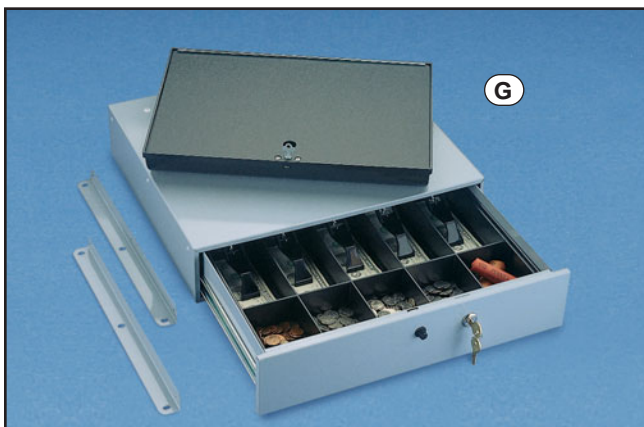

(A) CURRENCY BAGS WITH BUILT-IN LOCKS

Transport currency and other valuables using these heavy-duty currency bags. Both the nylon and 18 oz. army duck bags can be locked with the seven-pin, high-security lock. Includes name tag holder.

PRODUCT NO.	DESCRIPTION	SIZE	LIST PRICE
MMF2330881W08	Army Duck	11" x 8½"	23.75 EA
MMF2330981W08	Nylon	11" x 8½"	23.75 EA

(B) WALLET BAGS WITH ZIPPER TOP

Multipurpose bags are constructed of vinyl with a leather-like grain. Heavy-duty zipper.

PRODUCT NO.	COLOR	SIZE	LIST PRICE
MMF2340416W04	Black	11" x 6"	3.70 EA
MMF2340416W38	Blue	11" x 6"	3.70 EA

(C) CLEAR WALLET BAG

Clear view vinyl allows for easy identification of contents. Use it to store coupons or as a security system for interdepartmental routing to reduce the chance of theft.

PRODUCT NO.	COLOR	SIZE	LIST PRICE
MMF234041720	Clear	11" x 6"	3.00 EA

(D) LOCK-DOWN SECURITY CASH BOX

Unique design features a heavy-duty, 14-gauge steel, lock-down plate to prevent unauthorized removal of the box. Plate is secured to desired surface and box is attached with a dead bolt lock. Same key fits dead bolt and box. Includes a removable seven-compartment plastic tray.

PRODUCT NO.	COLOR	DIMENSIONS			LIST PRICE
		W	D	H	
MMF221108503	Sand	11½"	7½"	4"	78.50 EA

(E) FIRE-RETARDANT SECURITY CHEST

Insulated, fire-retardant, solid double-wall steel construction. Lock with two keys. Carrying handle.

PRODUCT NO.	COLOR	DIMENSIONS			LIST PRICE
		W	D	H	
MMF221614003	Sand	12¾"	8¾"	4"	21.90 EA

(F) COMBINATION LOCK PORTABLE CASH BOX

No keys to lose. Heavy-duty steel construction with scratch- and chip-resistant finish. Spring clips in the cover separate currency for faster transactions. Molded tray organizes coins, checks, large currency, receipts – removable to reveal secret storage compartment.