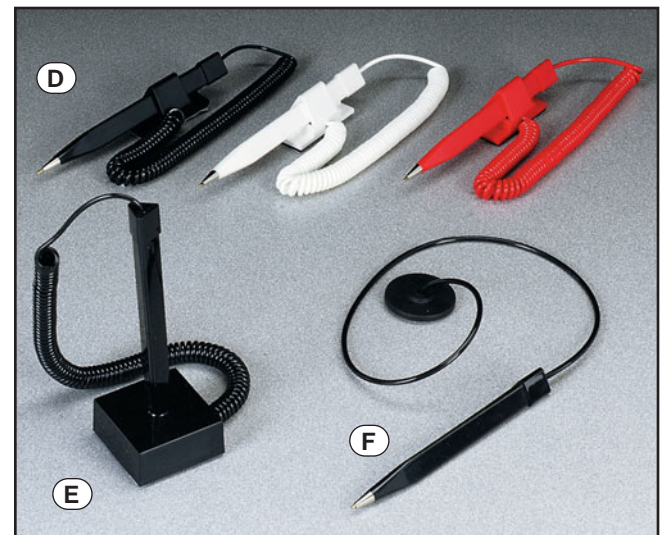

PRODUCT NO.	BARREL COLOR	INK COLOR	LIST PRICE
MMF2580251B04	Blue	Blue	7.95 EA

(H) RETRACTO PEN STAND

Telephone type plastic coil extends to more than 5', yet coils back to less than 8". Base affixes to counter with double-coated adhesive or hidden screw. Unique locking feature discourages dismantling yet unlocks to change refill. Uses standard refills.

PRODUCT NO.	BARREL COLOR	INK COLOR	LIST PRICE
MMF2584342B04	Blue	Blue	29.50 EA

(I) CORDURA PLUS PADLOCK MAIL/COURIER BAG

Ideal for secure handling of mail, computer tapes, disks and printouts. Made of Cordura Plus by DuPont. Tuff-hyde flap, locking strap, bottom cuff and side trim. Includes padlock with two keys. One-piece molded plastic bottom.

PRODUCT NO.	COLOR	DIMENSIONS			LIST PRICE
		W	D	H	
MMF2064824	Brown	18"	5 1/4"	24"	120.00 EA

(J) LAMINATED NYLON MAIL BAG TRANSIT SACS

Made of postage-saving, lightweight, abrasion- and wear-resistant 3-ply nylon bonded to cotton cloth. Expandable sides allow easy shipment of three dimensional items. Translucent pocket holds reversible address cards. Post office approved.

PRODUCT NO.	COLOR	DIMENSIONS			LIST PRICE
		W	D	H	
MMF2342814L02	Green	18"	4"	14"	17.20 EA
MMF2342411L02	Green	14"	3"	11"	12.65 EA