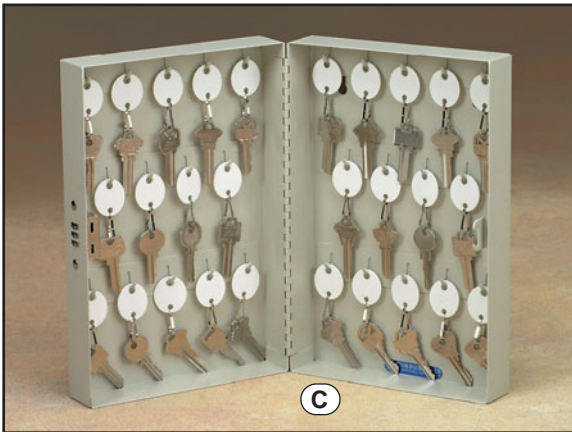

(C) HOOK STYLE KEY CABINET

The most convenient way to organize keys. Twenty-eight hooks can hold one or more keys on each hook. Combination lock secures cabinet door. Steel construction. Supplied with white oval key tags. Hang on walls or attached to partition hangers. Mounting brackets not included. Putty.

PRODUCT NO.	DIMENSIONS			KEY CAPACITY	LIST PRICE
	W	D	H		
MMF201202889	7¾"	3¾"	11½"	28	38.90 EA