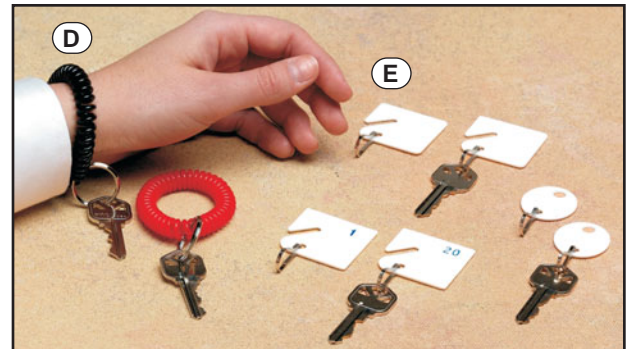

(E) KEY TAGS

White plastic key tags with chrome-plated snap hooks accommodate one or more keys. Fits most slotted rack-style key cabinets, boards, etc. 20 tags per pack.

PRODUCT NO.	DESCRIPTION	LIST PRICE
SQUARE TAGS		
MMF201300006	Plain	6.60 PK
MMF2013001AA06	Numbered 1-20	8.00 PK
OVAL TAGS		
MMF201800706	Plain	6.25 PK

(F) METAL BOOKENDS

Durable, heavy gauge steel with reinforced ribbing to support larger, heavier books. Available in vinyl-clad walnut or powder-coated paint finish. Smooth edges for easy handling. Deluxe models feature non-skid foam base.

PRODUCT NO.	COLOR	DIMENSIONS			LIST PRICE
		W	D	H	
STANDARD ECONOMY BOOKENDS					
MMF241005004	Black	4$\frac{1}{16}$"	5$\frac{1}{4}$"	5"	2.75 PR
MMF241009004	Black	5$\frac{1}{16}$"	5$\frac{1}{4}$"	9"	7.95 PR
DELUXE - NONSKID BOOKENDS					
MMF241005103	Sand	4$\frac{1}{16}$"	5$\frac{1}{4}$"	5"	5.50 PR
MMF241005104	Black	4$\frac{1}{16}$"	5$\frac{1}{4}$"	5"	5.50 PR
MMF241005105	Walnut	4$\frac{1}{16}$"	5$\frac{1}{4}$"	5"	6.50 PR
MMF241009103	Sand	5$\frac{1}{16}$"	8$\frac{3}{16}$"	9"	10.50 PR
MMF241009104	Black	5$\frac{1}{16}$"	8$\frac{3}{16}$"	9"	10.50 PR
MMF241009105	Walnut	5$\frac{1}{16}$"	8$\frac{3}{16}$"	9"	14.65 PR

(G) 7" FASHION BOOKENDS

Solid steel bookends in rounded-edge, contemporary design. Nonskid base protects desk from scratches. Textured paint applied by environmentally safe powder coating process.

PRODUCT NO.	COLOR	LIST PRICE
MMF2410171A2	Sandstone	9.75 PR

Non-Skid Base